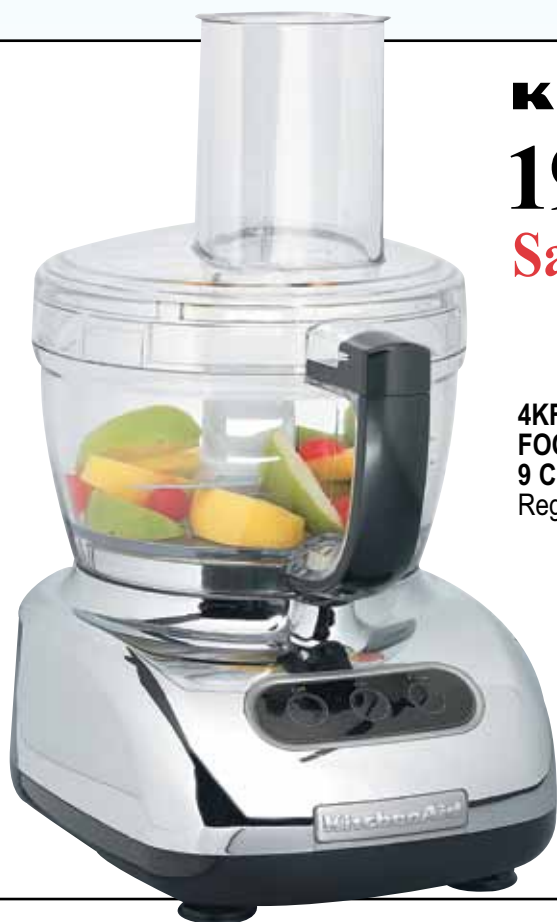

Panasonic

299⁹⁸

Save \$50

ES8249
PRO CURVE
RECHARGEABLE SHAVER
WITH HYDRACLEAN™
SYSTEM
Reg.: \$349.99

[Details](#)

**END OF SEASON
SALE**

PHILIPS

129⁹⁸
Save \$30

HQ8240
SPEED-XL 2
RECHARGEABLE
SHAVER
Reg.: \$159.99

[Details](#)

44⁹⁸
Special price

QT4045
TURBO VAC
RECHARGEABLE
BEARD TRIMMER

[Details](#)

39⁹⁸
Save \$10

HP6400
SATINELLE
EPILATOR
Reg.: \$49.99

[Details](#)

KitchenAid

199⁹⁸

Save \$50

4KFP740CR
FOOD PROCESSOR
9 CUP CHROME
Reg.: \$249.99

[Details](#)

KRUPS

139⁹⁸

Save \$20

KP210050
DOLCE GUSTO
POD ESPRESSO
MAKER
Reg.: \$159.99

[Details](#)

Also available in
cream (KP210250)

Prices are in effect from March 11 to March 24, 2010 or while quantities last.

Shop in store or on line at www.personaledge.com